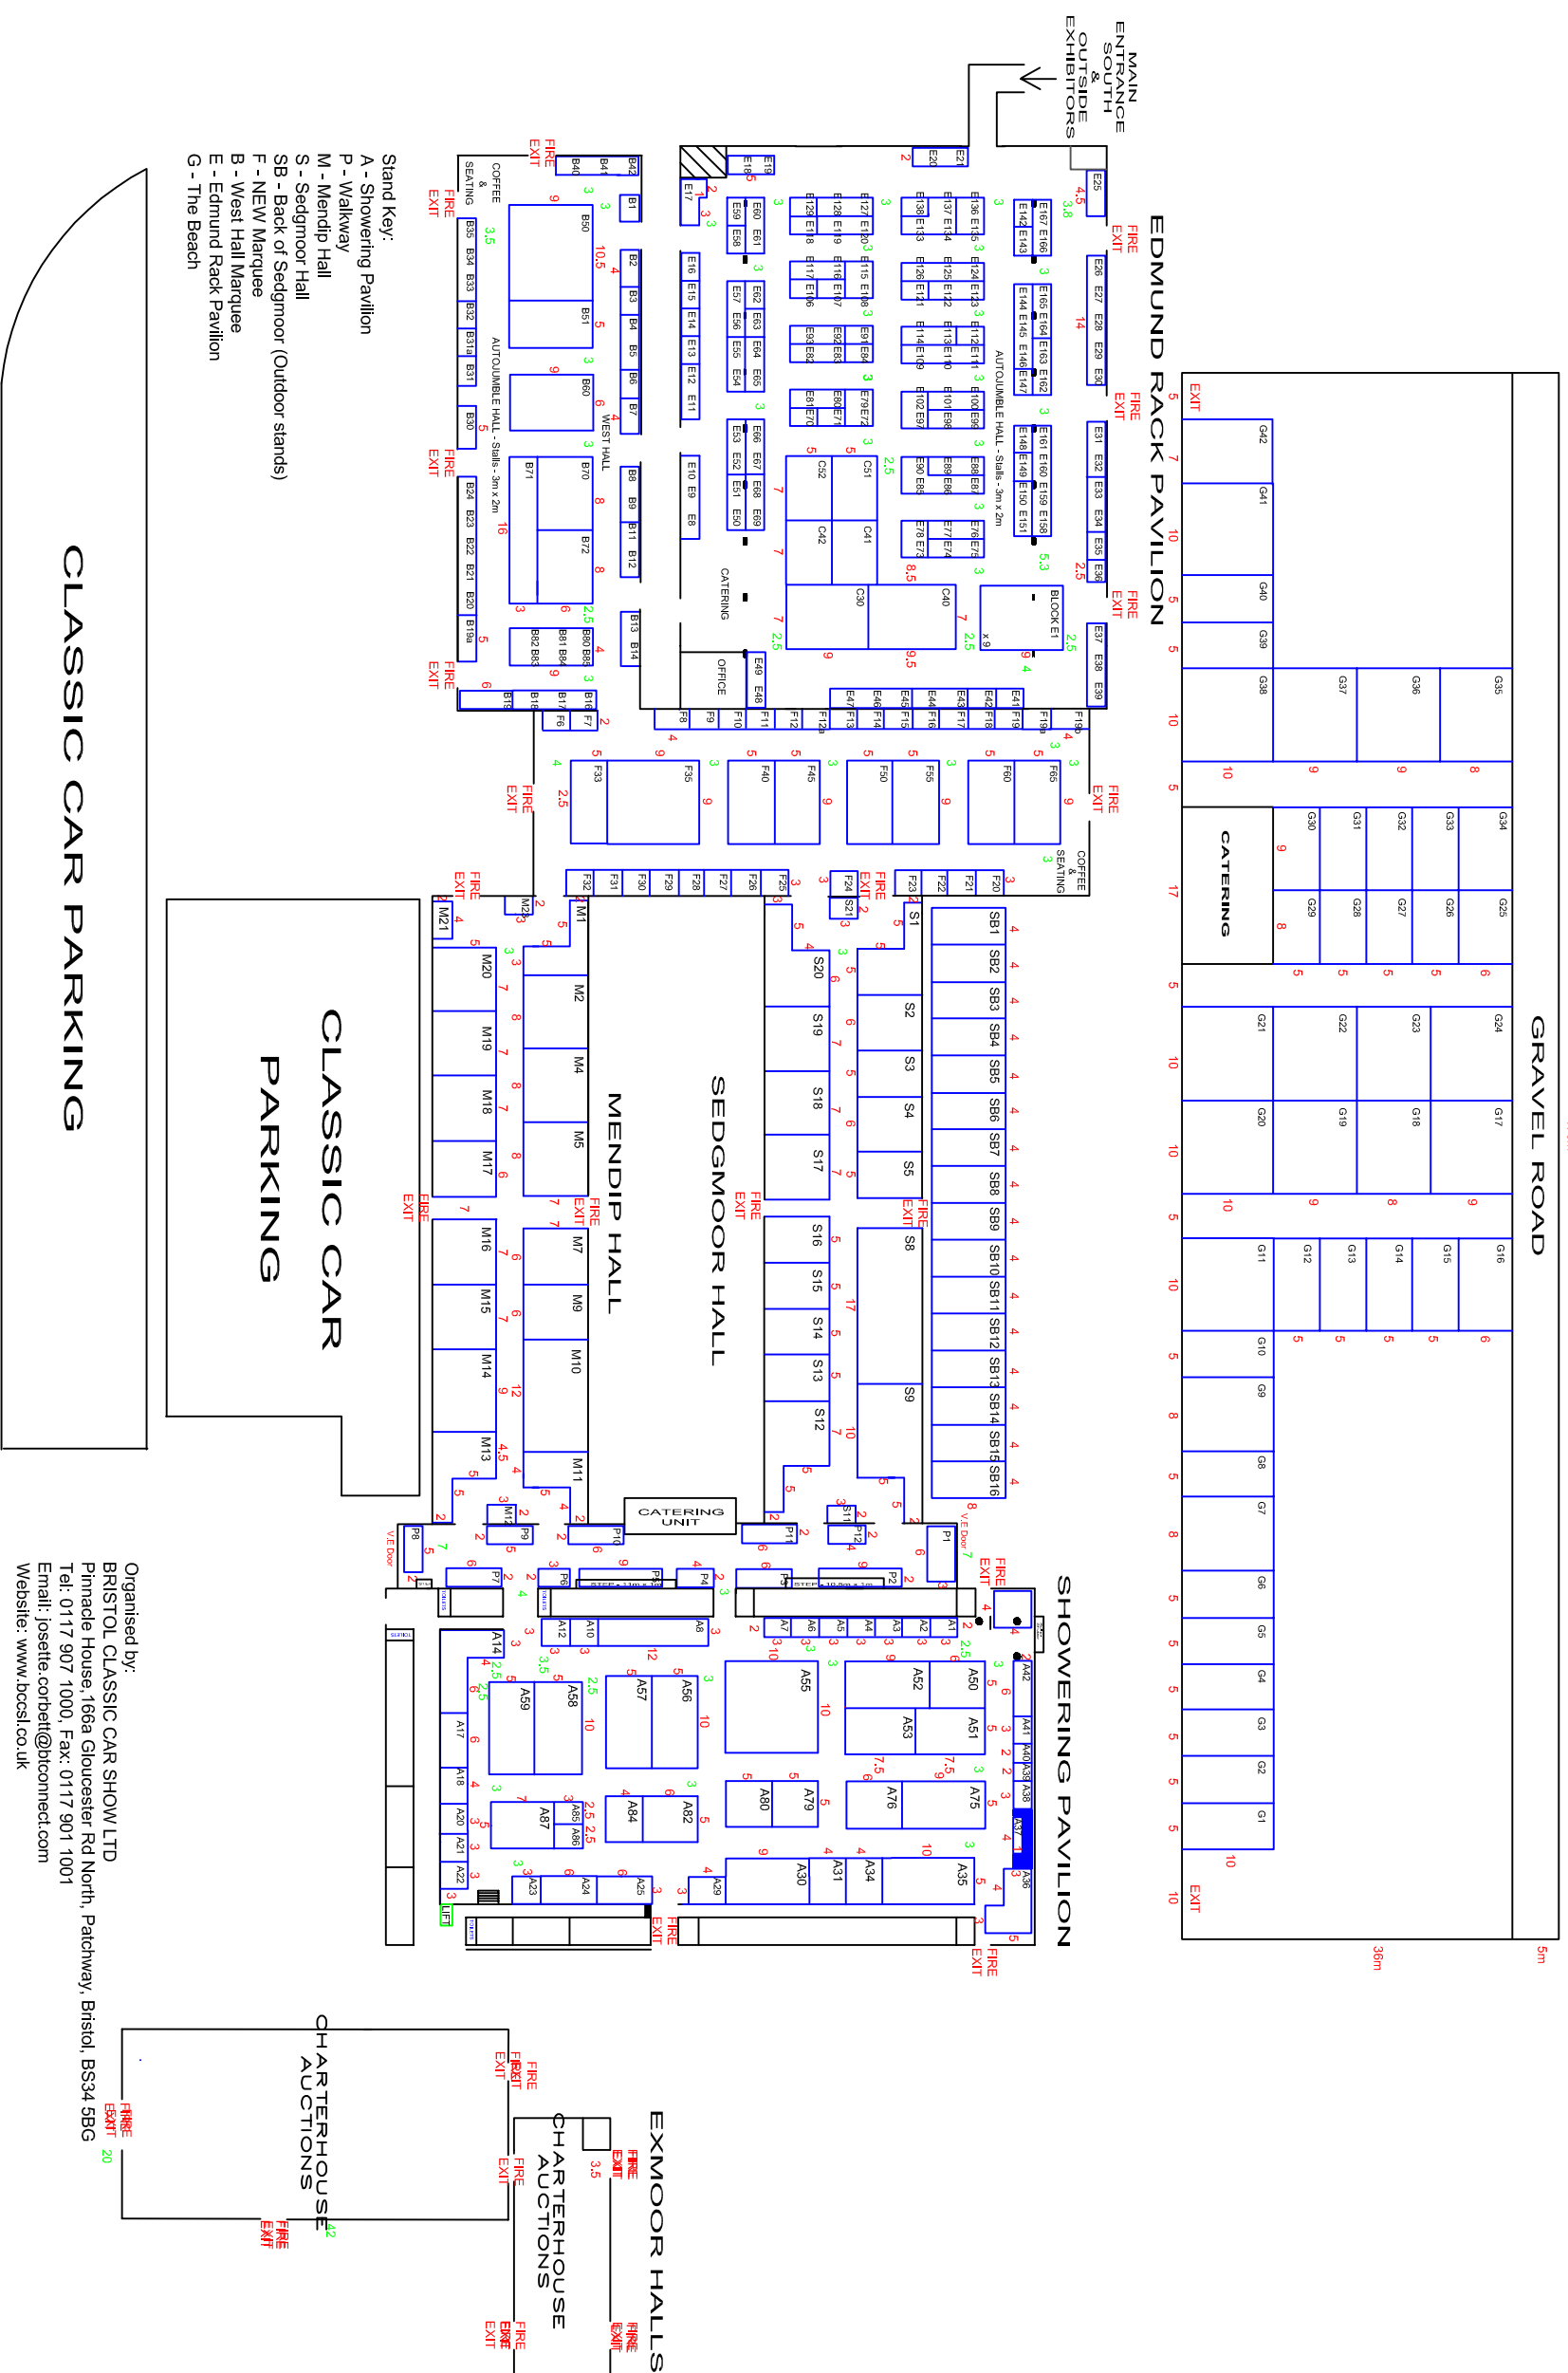

THE FOOTMAN JAMES 31ST BRISTOL CLASSIC CAR SHOW

ROYAL BATH & WEST SHOWGROUND

SHEPTON MALLETT, SOMERSET

1st & 2nd May 2010

Organised by:
 BRISTOL CLASSIC CAR SHOW LTD
 Pinnacle House, 166a Gloucester Rd North, Patchway, Bristol, BS34 5BG
 Tel: 0117 907 1000, Fax: 0117 901 1001
 Email: josette.corbett@bbcconnect.com
 Website: www.bccsl.co.uk